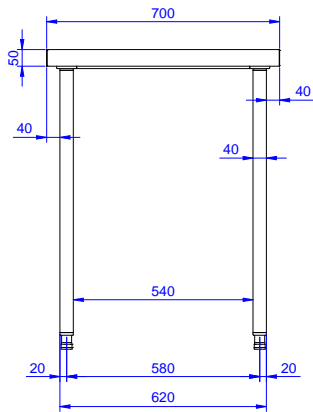

Work Table 1500 mm

Short Form Specification

Item No. _____

The 50mm high worktop in 304 AISI stainless steel, 1mm in thickness, has upturned edges and incorporates a layer of sound deadening, waterproof and fireproof material. Square section legs 40x40mm on 1" height-adjustable feet in 304 AISI stainless steel.

Main Features

- Ideal for central positioning in the kitchen, either as island installation or back to back.

Construction

- 50 mm worktop in 304 AISI stainless steel, 10/10 in thickness with upturned edges and reinforced waterproof underpanel, incorporates a layer of sound deadening materials.
- Square section legs and 40 mm height-adjustable feet in 304 AISI stainless steel.
- Table top slots into legs without using screws to facilitate installation.
- 400 or 600 mm wide single drawer, chest of 4 drawers, lower shelf, three-sided underframe and set of castors as alternative to the feet, can be fitted as optional on all work tables.
- 40 mm-thick lower shelf (available as optional accessory on some models) slots easily into place at a height of 200 mm from the floor. Lower shelf is compulsory to install the chest of drawers.

Optional Accessories

- Set of 4 wheels (2 with brake) PNC 855150
d. 100mm for tables and sinks
(total height on wheels= 993 mm)
- Single drawer GN 1/1, 400mm PNC 855280
- Single drawer, 600mm PNC 855281
- Additional drawer, 600mm (to PNC 855295
set up a chest of 2, 3, 4 drawers)
- Additional drawer GN 1/1, PNC 855298
400mm (to set up a chest of 2, 3, 4 drawers)
- Lower shelf for 1500 mm tables PNC 855352
and sinks
- 3-sided underframe for PNC 855359
1500mm tables

APPROVAL: _____

Experience the Excellence
www.electroluxprofessional.com

Front

Side

Top

Key Information:

External dimensions, Width:	1500 mm
133221 (TG1500N)	1500 mm
External dimensions, Depth:	700 mm
External dimensions, Height:	900 mm
Worktop thickness:	50 mm
Net weight:	47 kg