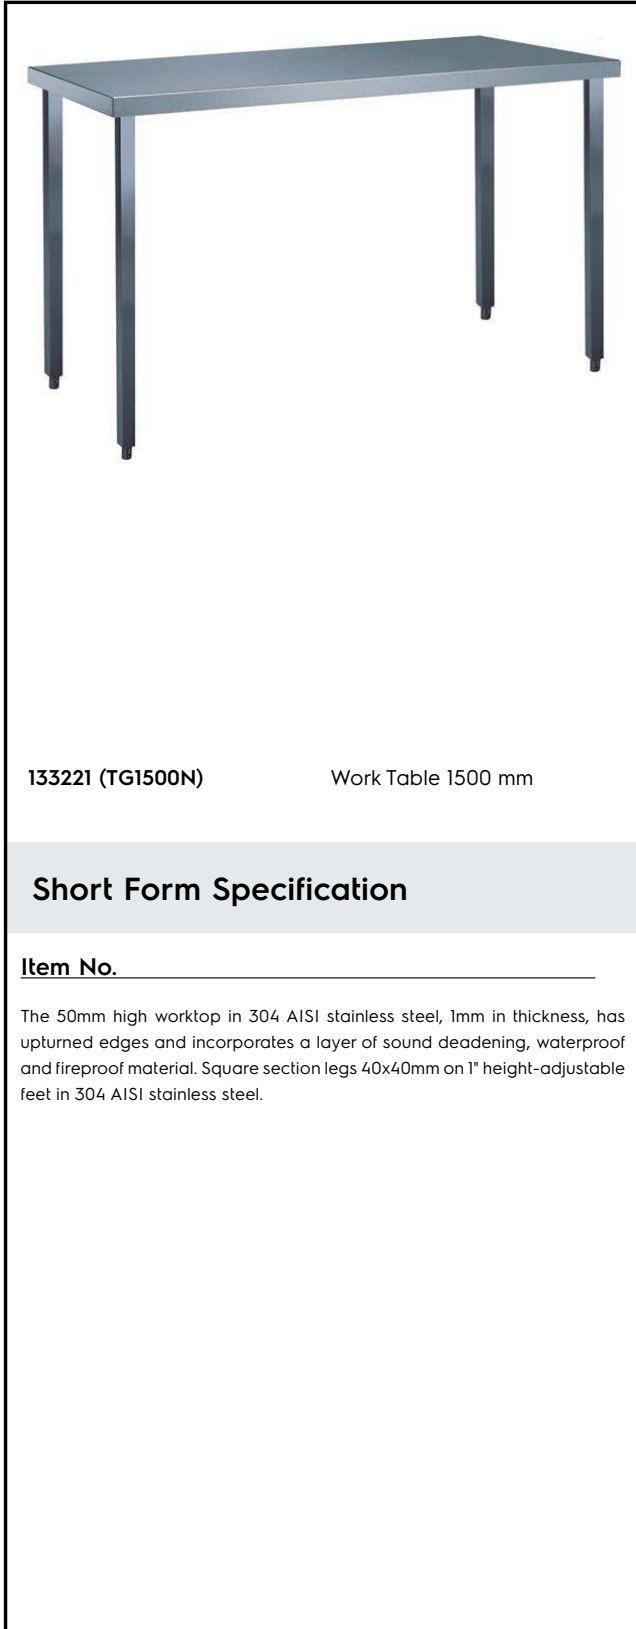

Electrolux
PROFESSIONAL

Standard Preparation 1500 mm Work Table

ITEM # _____

MODEL # _____

NAME # _____

SIS # _____

AIA # _____

133221 (TG1500N)

Work Table 1500 mm

Short Form Specification

Item No. _____

The 50mm high worktop in 304 AISI stainless steel, 1mm in thickness, has upturned edges and incorporates a layer of sound deadening, waterproof and fireproof material. Square section legs 40x40mm on 1" height-adjustable feet in 304 AISI stainless steel.

Main Features

- Ideal for central positioning in the kitchen, either as island installation or back to back.

Construction

- 50 mm worktop in 304 AISI stainless steel, 10/10 in thickness with upturned edges and reinforced waterproof underpanel, incorporates a layer of sound deadening materials.
- Square section legs and 40 mm height-adjustable feet in 304 AISI stainless steel.
- Table top slots into legs without using screws to facilitate installation.
- 400 or 600 mm wide single drawer, chest of 4 drawers, lower shelf, three-sided underframe and set of castors as alternative to the feet, can be fitted as optional on all work tables.
- 40 mm-thick lower shelf (available as optional accessory on some models) slots easily into place at a height of 200 mm from the floor. Lower shelf is compulsory to install the chest of drawers.

APPROVAL: _____

Experience the Excellence
www.electroluxprofessional.com

Front

Side

Top

Key Information:

External dimensions, Width:	1500 mm
133221 (TG1500N)	1500 mm
External dimensions, Depth:	700 mm
External dimensions, Height:	900 mm
Worktop thickness:	50 mm
Net weight:	47 kg