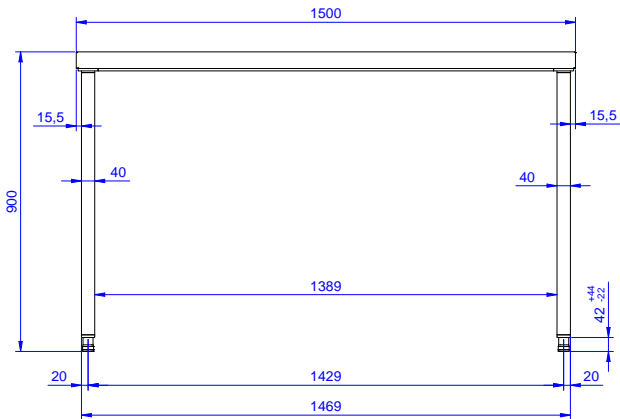

Work Table 1500 mm

Short Form Specification

Item No. _____

The 50mm high worktop in 304 AISI stainless steel, 1mm in thickness, has upturned edges and incorporates a layer of sound deadening, waterproof and fireproof material. Square section legs 40x40mm on 1" height-adjustable feet in 304 AISI stainless steel.

Main Features

- Ideal for central positioning in the kitchen, either as island installation or back to back.

Construction

- 50 mm worktop in 304 AISI stainless steel, 10/10 in thickness with upturned edges and reinforced waterproof underpanel, incorporates a layer of sound deadening materials.
- Square section legs and 40 mm height-adjustable feet in 304 AISI stainless steel.
- Table top slots into legs without using screws to facilitate installation.
- 400 or 600 mm wide single drawer, chest of 4 drawers, lower shelf, three-sided underframe and set of castors as alternative to the feet, can be fitted as optional on all work tables.
- 40 mm-thick lower shelf (available as optional accessory on some models) slots easily into place at a height of 200 mm from the floor. Lower shelf is compulsory to install the chest of drawers.

Optional Accessories

- Set of 4 wheels (2 with brake) PNC 855150
d. 100mm for tables and sinks
(total height on wheels= 993 mm)
- Single drawer GN 1/1, 400mm PNC 855280
- Single drawer, 600mm PNC 855281
- Additional drawer, 600mm (to PNC 855295
set up a chest of 2, 3, 4 drawers)
- Additional drawer GN 1/1, PNC 855298
400mm (to set up a chest of 2, 3, 4 drawers)
- Lower shelf for 1500 mm tables PNC 855352
and sinks
- 3-sided underframe for PNC 855359
1500mm tables

APPROVAL: _____

Experience the Excellence
www.electroluxprofessional.com

Front

Side

Top

Key Information:

External dimensions, Width:	1500 mm
133221 (TG1500N)	1500 mm
External dimensions, Depth:	700 mm
External dimensions, Height:	900 mm
Worktop thickness:	50 mm
Net weight:	47 kg