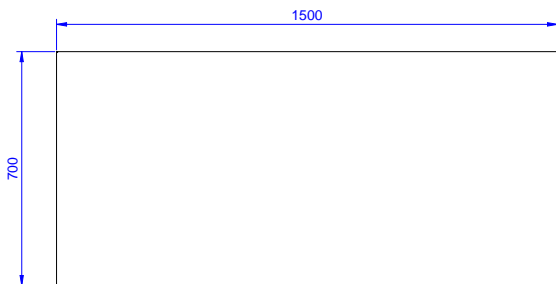

APPROVAL: _____

Experience the Excellence
www.electroluxprofessional.com

Front

Side

Top

Key Information:

External dimensions, Width:	1500 mm
133221 (TG1500N)	1500 mm
External dimensions, Depth:	700 mm
External dimensions, Height:	900 mm
Worktop thickness:	50 mm
Net weight:	47 kg